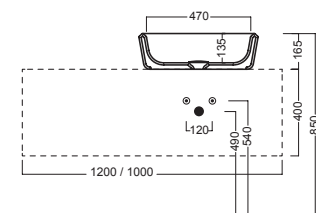

INSTALLAZIONE INSTALLATION

in appoggio
surface-mounted

su base lavabo SLIDING WOOD SYSTEM
on SLIDING WOOD SYSTEM sink base unit

ACCESSORI ACCESSORIES

YXMY
sifone di scarico
drain trap

YXMN (BI-White)
YXMP (CR-Chrome)
piletta a scarico libero
free outlet drain siphon

DISEGNO TECNICO TECHNICAL DESIGN

SLIDING wood system_taglio 2 sx - cut 2 lt

SLIDING wood system_taglio 2 centrale - cut 2 central

SLIDING wood system_taglio 2 dx - cut 2 rh