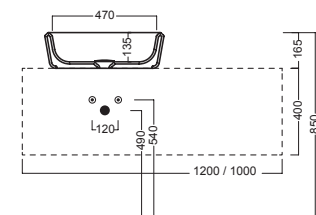

INSTALLAZIONE INSTALLATION

in appoggio
surface-mounted

su base lavabo SLIDING WOOD SYSTEM
on SLIDING WOOD SYSTEM sink base unit

ACCESSORI ACCESSORIES

YXMY
sifone di scarico
drain trap

YXMN (BI-White)
YXMP (CR-Chrome)
piletta a scarico libero
free outlet drain siphon

DISEGNO TECNICO TECHNICAL DESIGN

SLIDING wood system_taglio 2 sx - cut 2 lt

SLIDING wood system_taglio 2 centrale - cut 2 central

SLIDING wood system_taglio 2 dx - cut 2 rh