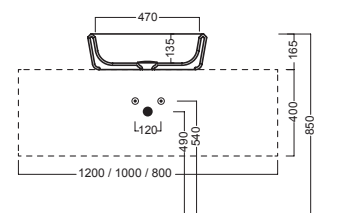

INSTALLAZIONE INSTALLATION

in appoggio
surface-mounted

su base lavabo SLIDING WOOD SYSTEM
on SLIDING WOOD SYSTEM sink base unit

ACCESSORI ACCESSORIES

YXMY
sifone di scarico
drain trap

YXMN (BI-White)
YXMP (CR-Chrome)
piletta a scarico libero
free outlet drain siphon

DISEGNO TECNICO TECHNICAL DESIGN

SLIDING wood system_taglio 2 sx - cut 2 lt

SLIDING wood system_taglio 2 centrale - cut 2 central

SLIDING wood system_taglio 2 dx - cut 2 rh